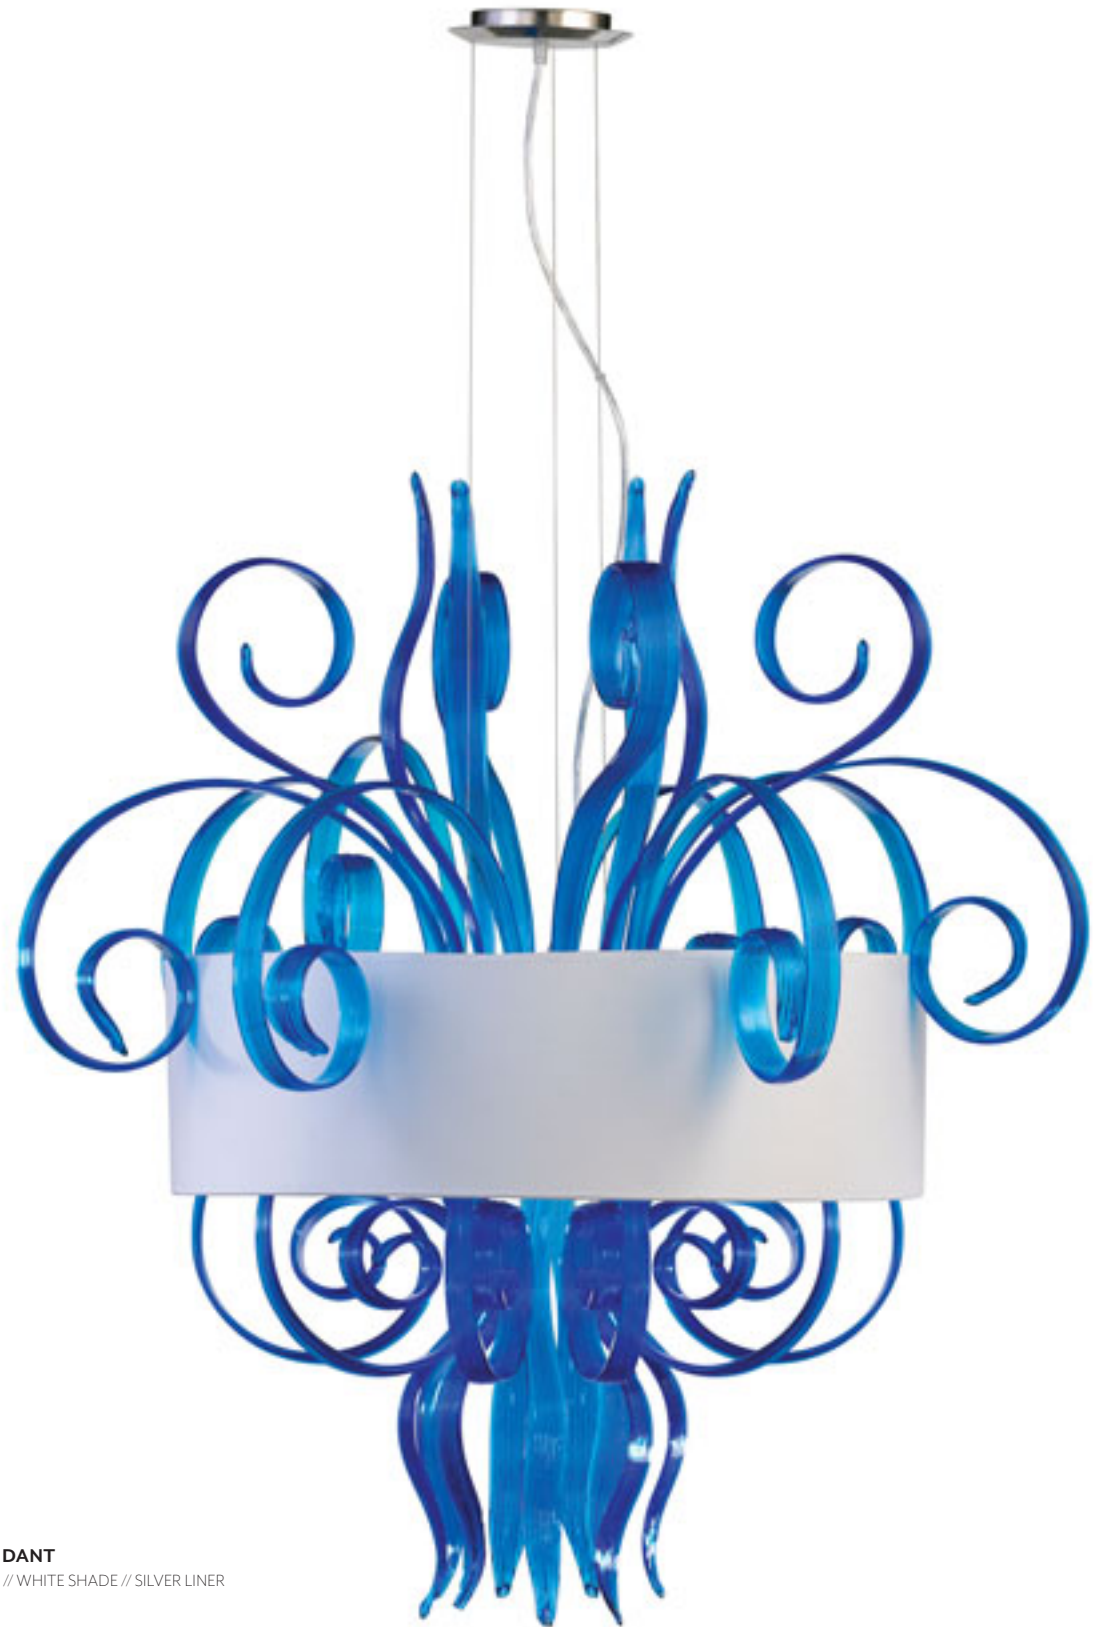

- FREIGHT ONLY

04395 SMALL JELLYFISH PENDANT

IRON // MURANO STYLE BLUE GLASS // WHITE SHADE // SILVER LINER
CHROME FINISH

21"(H) 22"(DIA) - (3) 60W C BULBS

HEIGHT IS ADJUSTABLE WITH CABLE

- FREIGHT ONLY

04397 LARGE JELLYFISH PENDANT

IRON // MURANO STYLE BLUE GLASS // WHITE SHADE // SILVER LINER
CHROME FINISH

39"(H) 39"(DIA) - (8) 60W C BULBS

HEIGHT IS ADJUSTABLE WITH CABLE

- FREIGHT ONLY

06586 DAY LILY PENDANT

IRON // WHITE GLASS
CHROME FINISH
14"(H) 19"(DIA) - (6) 60W C BULBS