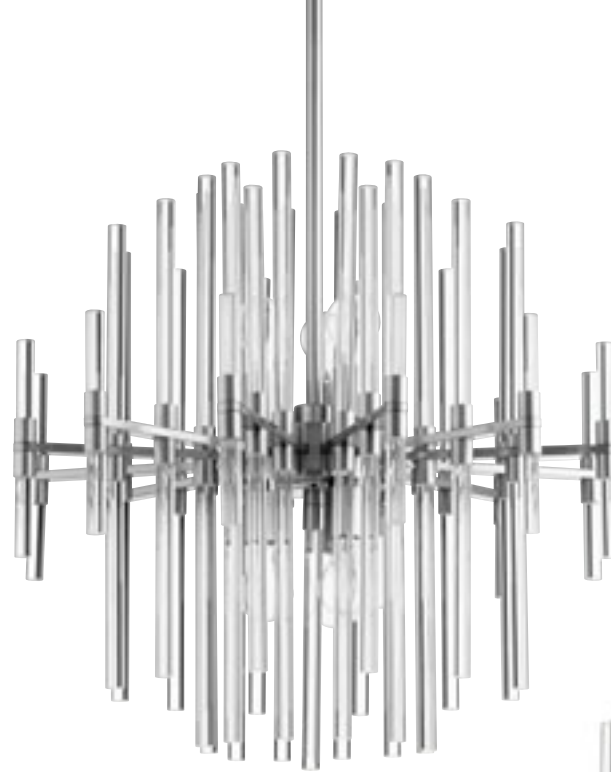

COMES WITH 3 - 16 INCH, 2 - 12 INCH AND 2 - 8 INCH RODS

05944 NIGHT AND DAY PENDANT

IRON // CLEAR // SMOKED GLASS

CHROME FINISH

20"(H) 22"(DIA) - (3) 60W C BULBS & (1) 60W M BULB

 - FREIGHT ONLY

09231 QUEBEC PENDANT