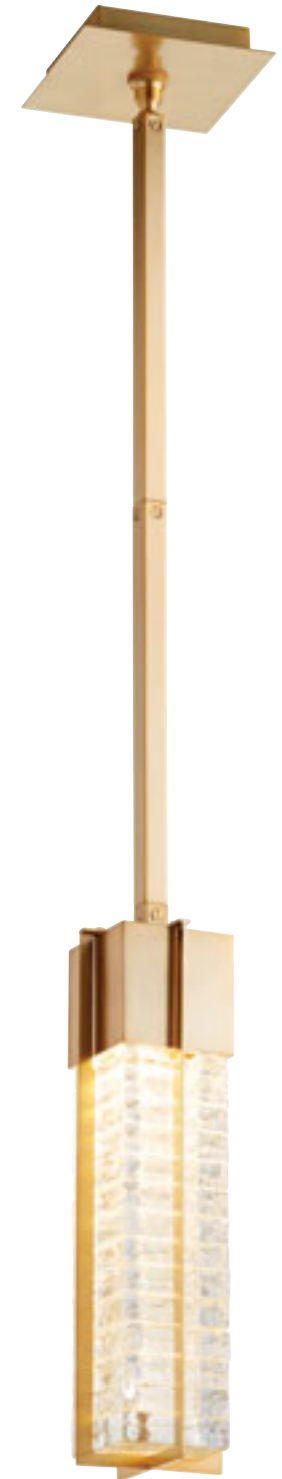

HEIGHT IS ADJUSTABLE WITH CABLES

- FREIGHT ONLY

10068 KALLICK PENDANT

IRON // CLEAR GLASS
AGED BRASS FINISH
4"(H) 23.75"(D) - (8) 7W G9 LED BULBS (NOT INCLUDED)

HEIGHT IS ADJUSTABLE WITH CABLES

- FREIGHT ONLY